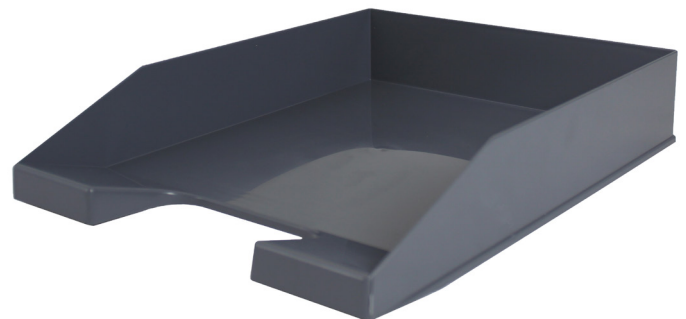

Art. 68340157BE
anthrazit