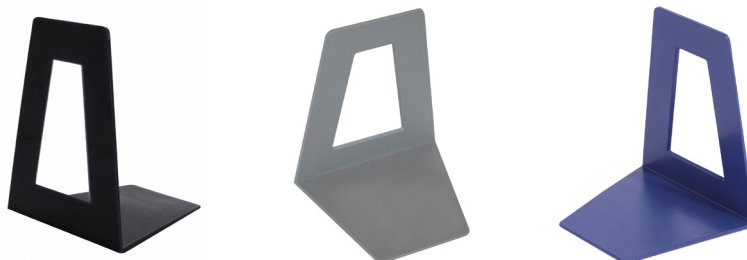

Bookend

- LxWxH 110x100x130 mm
- made of polystyrene
- packaging unit: 24 pieces

Art. 68418101BE
nero

Art. 68418109BE
grigio

Art. 68418156BE
azzurra

Zettelbox

- gefüllt mit 700 Blatt grauem FSC®-zertifiziertem Recycling-Papier, 90x90 mm
- LxBxH 95x95x95 mm
- aus Polystyrol
- Verpackungseinheit: 6 Stück

Note box

- filled with 700 sheets grey FSC®-certified recycling paper, 90x90 mm
- LxWxH 95x95x95 mm
- made of polystyrene
- packaging unit: 6 pieces