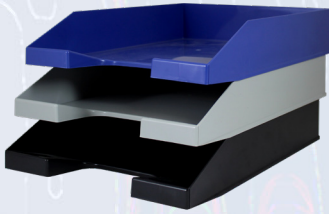

Kreieren Sie Ihre eigene Serie

Create your own series

La Prima
nero | grigio | azzurra